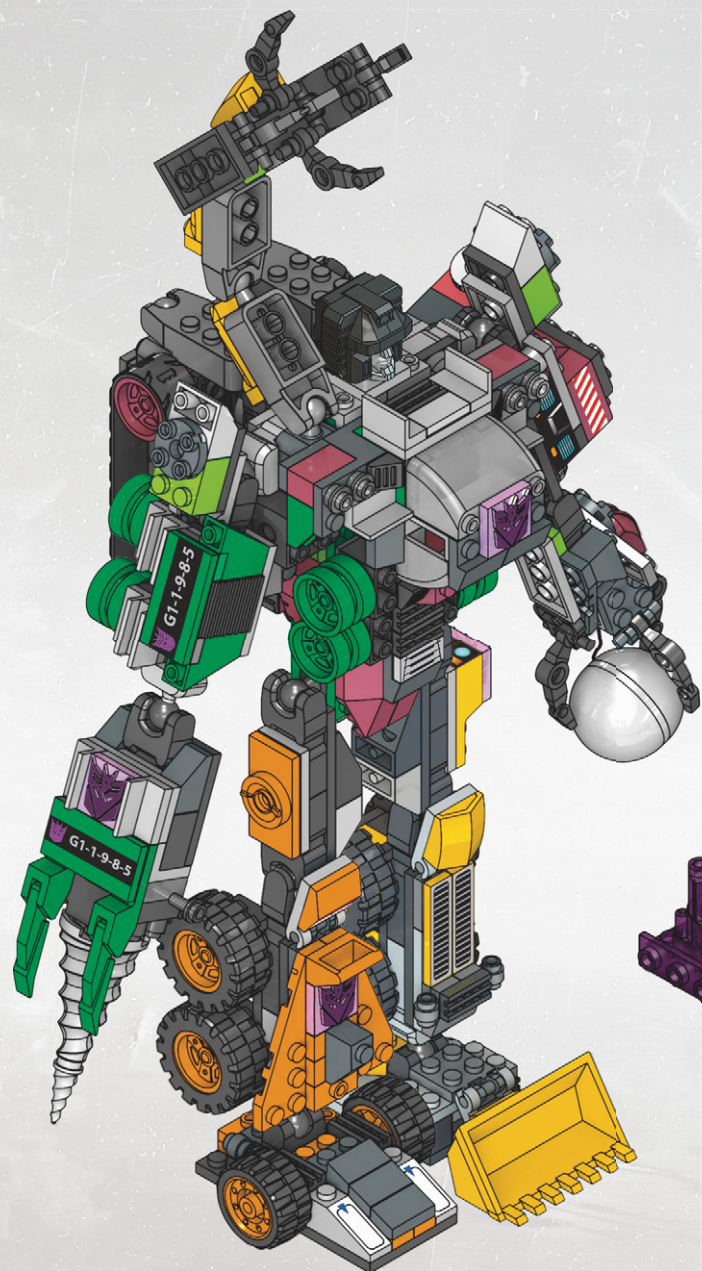

KRE-O TRANSFORMERS

CREATE IT.

AGES 8-14

36951

DESTRUCTION SITE
DEVASTATOR™

Product shown in fantasy situation. Product does not convert.

4

7